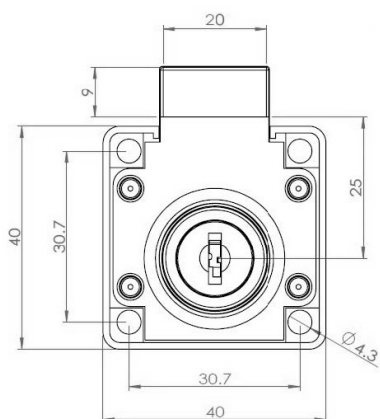

## Description:

Rim Lock 850S, NPL,  $\varnothing 19 \times 22 \text{mm}$ , Snake CK SISO, Drawer,

## Item number:

14.00.200-0

Units	Box	Carton	HS Code	Barcode
Pcs.	24	240	8301300000	
				5704866031615